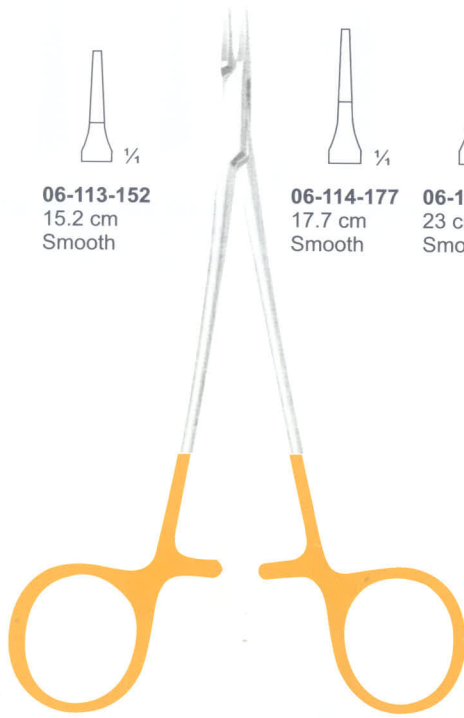

T.C. NEEDLE HOLDERS

06-113-152
15.2 cm
Smooth

06-114-177
17.7 cm
Smooth

06-115-230
23 cm
Smooth

06-116-115
11.5 cm
Serrated

06-117-152
15.2 cm
06-118-160
16.0 cm
06-119-177
17.7 cm
Serrated

06-120-180 18.0 cm
06-121-203 20.3 cm
06-122-240 24.0 cm
Serrated

06-123-260 26.0 cm
06-124-300 30.0 cm
Serrated

RYDER