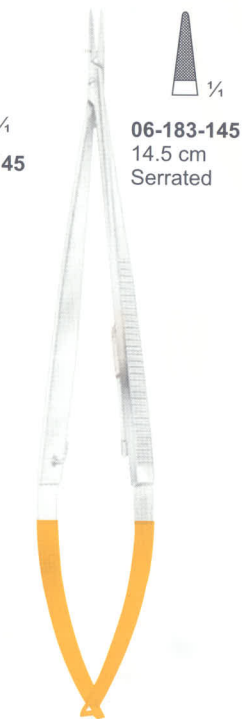

CASTROVIEJO

 1/4  
**06-175-140**  
14 cm  
Straight  
Smooth

  
**06-178-140**  
14 cm  
Straight  
Smooth

  
**06-180-140**  
14 cm  
Curved  
Serrated-Solid

  
**06-176-140**  
14 cm  
Straight  
Serrated-Solid

  
**06-179-140**  
14 cm  
Straight  
Serrated-Solid

  
**06-181-180**  
18 cm  
Straight  
Serrated-Solid

  
**06-177-140**  
14 cm  
Curved  
Smooth

CASTROVIEJO

 1/4  
**06-182-145**  
14.5 cm  
Smooth

CASTROVIEJO

 1/4  
**06-183-145**  
14.5 cm  
Serrated

CASTROVIEJO

 1/4  
**06-184-177**  
17.7 cm  
Serrated

CASTROVIEJO

 1/4  
**06-185-215**  
21.5 cm  
Serrated

JACOBSON MICRO

 1/4  
**06-186-210**  
21 cm  
W/Catch

MICROSURGERY

 1/4  
**06-187-185**  
18.5 cm  
Smooth