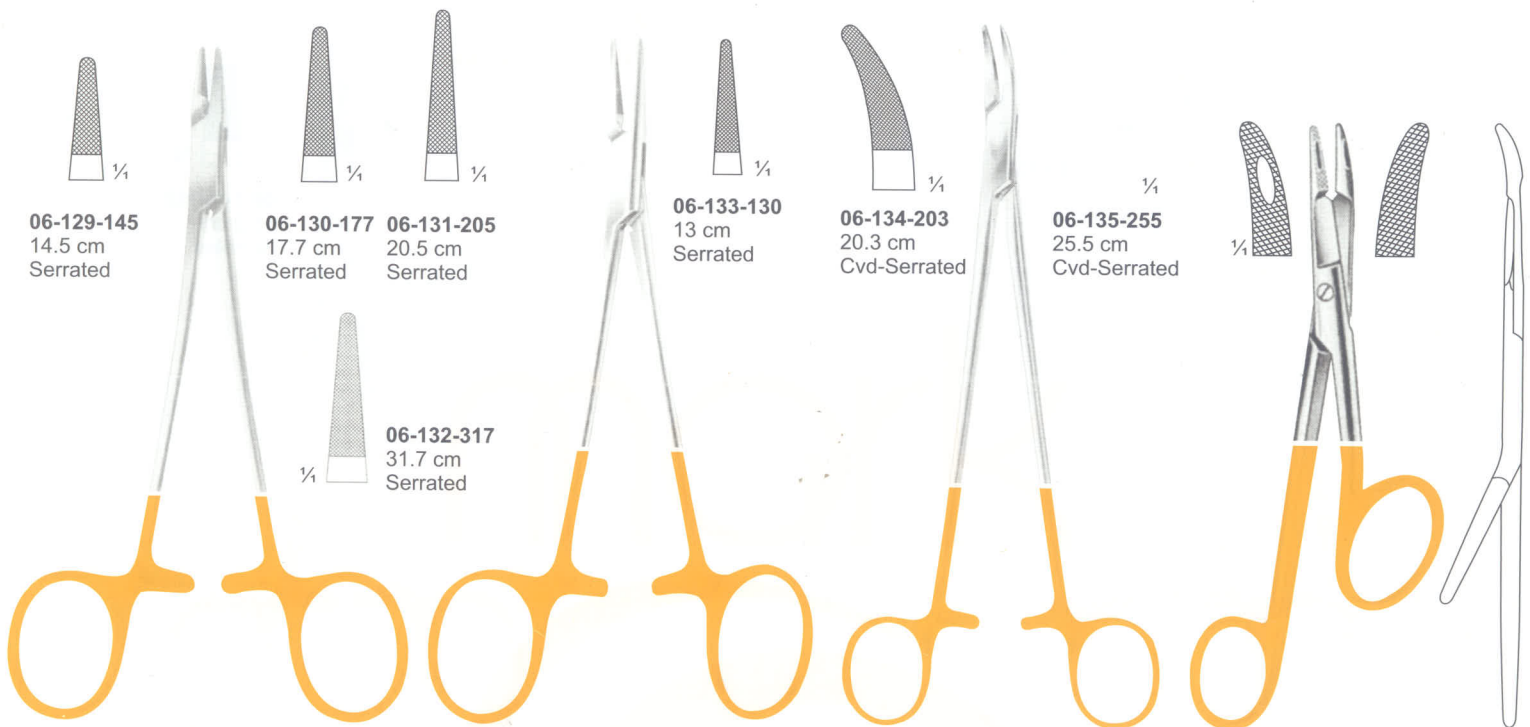

T.C. NEEDLE HOLDERS

06-129-145
14.5 cm
Serrated

06-130-177
17.7 cm
Serrated

06-131-205
20.5 cm
Serrated

06-133-130
13 cm
Serrated

06-134-203
20.3 cm
Cvd-Serrated

06-135-255
25.5 cm
Cvd-Serrated

06-132-317
31.7 cm
Serrated

CRILE-WOOD

MASING

HEANEY