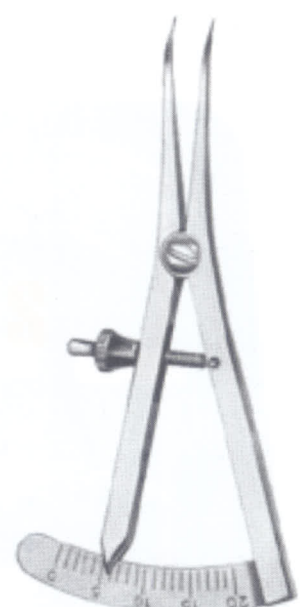

MÖLTGEN
01-060-000

CARROLL
01-061-145
14.5 cm

VERNIER
01-062-225
22.5 cm

CASTROVIEJO-EPKER
01-063-180
18 cm
Measuring range
40 mm

CASTROVIEJO
01-064-080
8 cm
Measuring range
15 mm

CASTROVIEJO
01-065-080
8 cm
Measuring range
20 mm

CASTROVIEJO
01-066-080
8 cm
Measuring range
20 mm