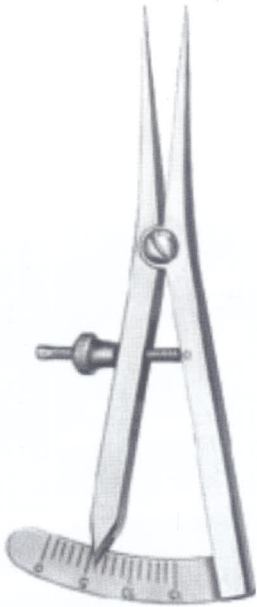

MÖLTGEN
01-060-000

CARROLL
01-061-145
14.5 cm

VERNIER
01-062-225
22.5 cm

CASTROVIEJO-EPKER
01-063-180
18 cm
Measuring range
40 mm

CASTROVIEJO
01-064-080
8 cm
Measuring range
15 mm

CASTROVIEJO
01-065-080
8 cm
Measuring range
20 mm

CASTROVIEJO
01-066-080
8 cm
Measuring range
20 mm