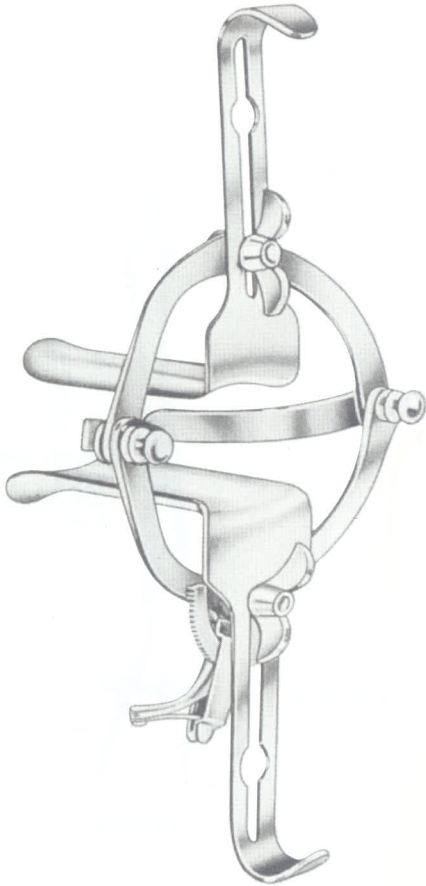

O'SULLIVAN - O'CONNOR
Set of Complete
14-088-001
14-089-002
14-090-003
14-091-004