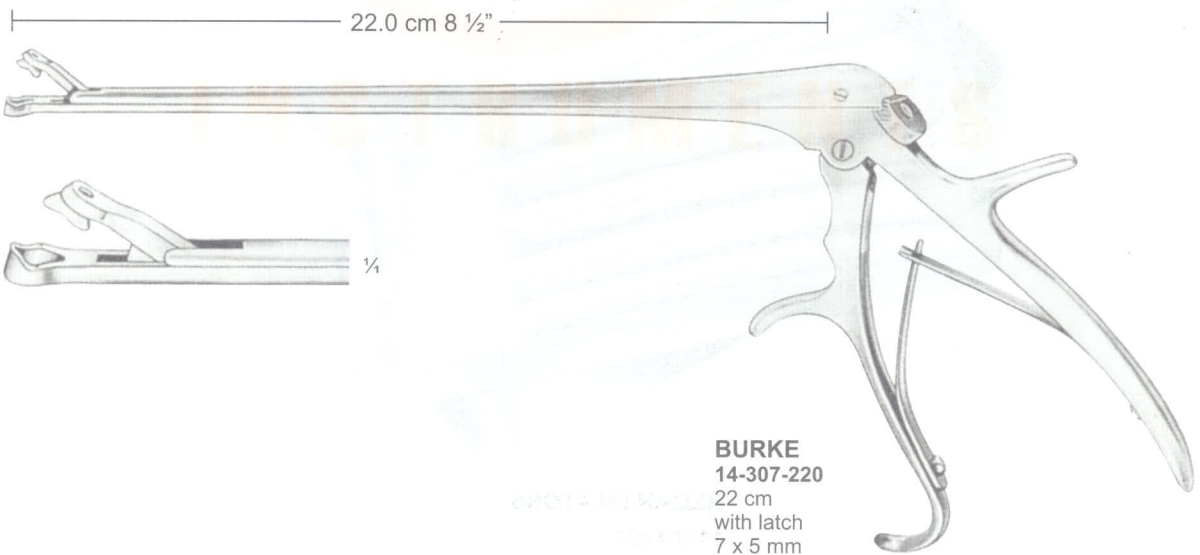

**HEGAR DILATORS**

**14-304-001**  
Set of 14 dilators  
4.0 mm - 17.0 mm

**TISCHLER-KEVORKIAN**  
14-305-220  
22 cm  
with latch  
3 x 9.5 mm

**TISCHLER**  
14-306-220  
22 cm

**BURKE**  
14-307-220  
22 cm  
with latch  
7 x 5 mm