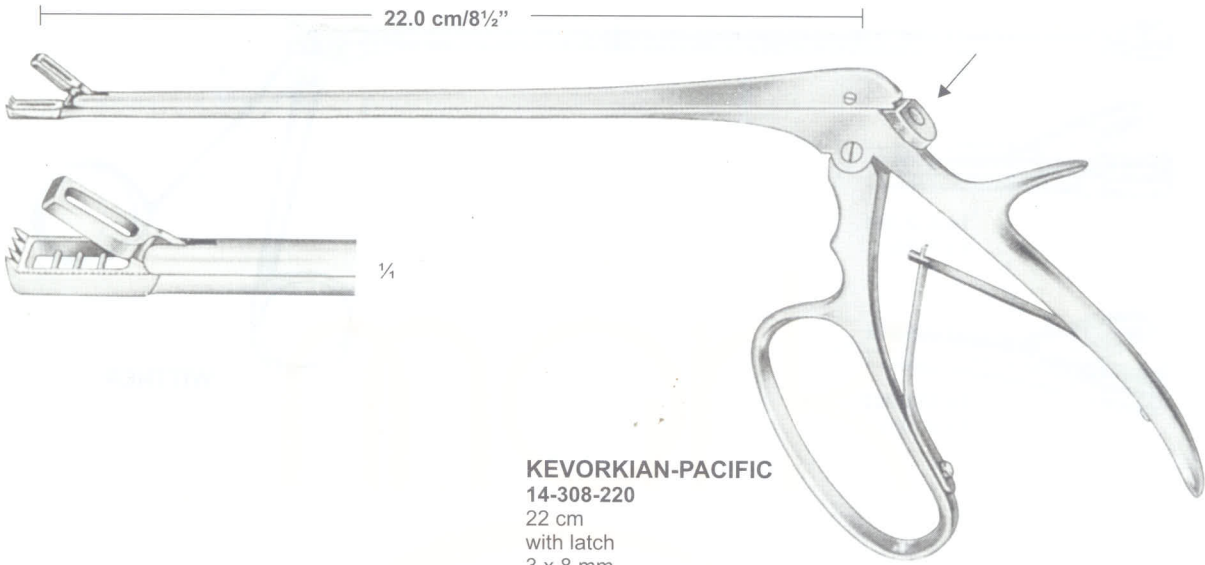

**HEGAR DILATORS**

**14-304-001**  
Set of 14 dilators  
4.0 mm - 17.0 mm

**TISCHLER-KEVORKIAN**  
14-305-220  
22 cm  
with latch  
3 x 9.5 mm

**TISCHLER**  
14-306-220  
22 cm

**BURKE**  
14-307-220  
22 cm  
with latch  
7 x 5 mm