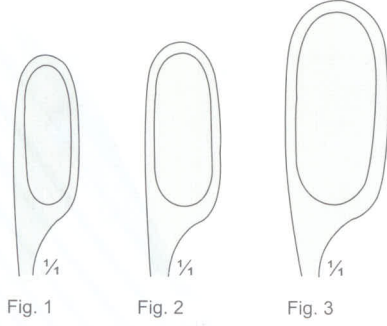

<b>SIMS UTERINE</b> 14-195-250 single ended, sharp blunt 25 cm three sizes small, medium, large	<b>SIMS UTERINE</b> 14-196-250 double ended, sharp 25 cm long.	<b>SIMS UTERINE</b> 14-197-250 sharp and blunt ends. 25 cm long.
--	---	--

**RANDALL**  
14-198-240  
24 cm

**SHARMAN**  
14-199-230  
23 cm

**RHEINSTATER**  
14-200-290 29 cm Sharp  
14-201-290 29 cm Blunt

**GALABIN  
UTERINE  
SOUND**  
14-202-292  
malleable, shaft  
graduated in cms.  
Silver plated,  
29.2 cm

**HORROCKS  
UTERINE  
SOUND**  
14-203-001  
malleable, shaft  
graduated in cms.  
Silver plated,

1/4

**NOVAK "SUCTION  
CANNULA  
CURETTE"**  
14-204-254  
Luer cone,  
25.4 cm

**SIMS**  
14-205-320  
32 cm  
right  
malleable

**SIMPSON**  
schwed. Modell  
14-206-260  
26 cm

**MARTIN**  
14-207-300  
30 cm

**VALLEIX**  
14-208-250  
25 cm

**WINTER**  
14-209-280 Fig. 1  
14-210-280 Fig. 2  
14-211-280 Fig. 3  
28 cm

**WINTER**  
14-312-280 Fig. 1  
14-213-280 Fig. 2  
14-214-280 Fig. 3  
28 cm