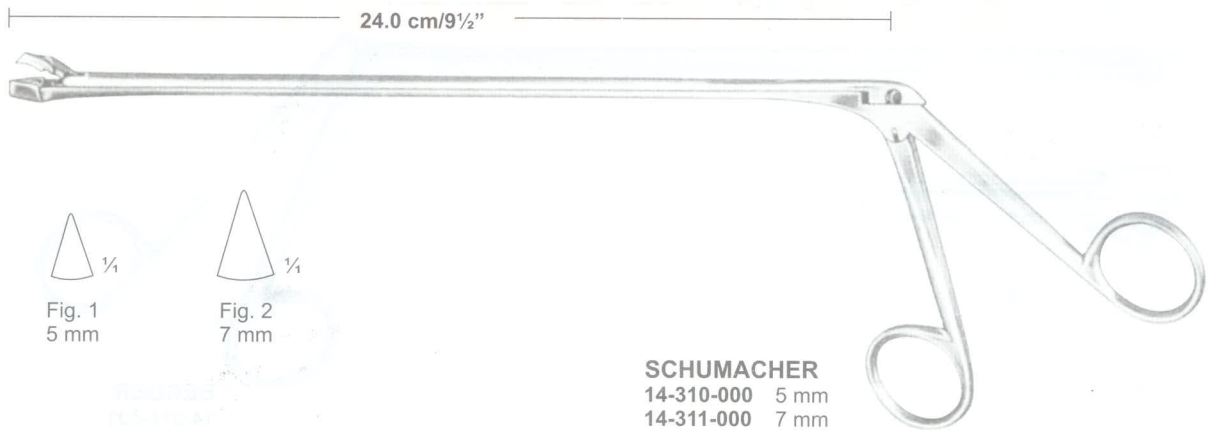

SCHUMACHER
14-310-000 5 mm
14-311-000 7 mm