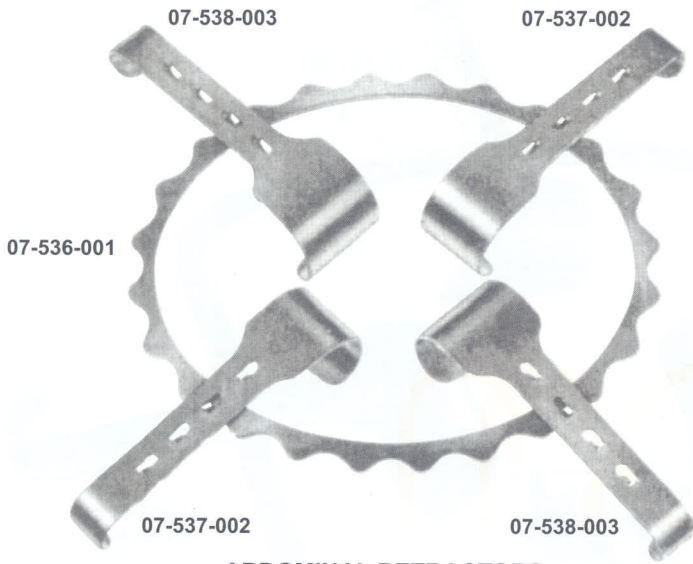

RETRACTORS

ABDOMINAL RETRACTORS
for new-born and children

DENIS-BROWNE

07-535-000
complete

07-536-001 Frame 190 x 160 mm
07-537-002 2 blades only 40 x 30 mm
07-538-003 2 blades only 40 x 40 mm

07-539-004
Blades only 20 x 30 mm

07-540-005
Blades only 20 x 40 mm