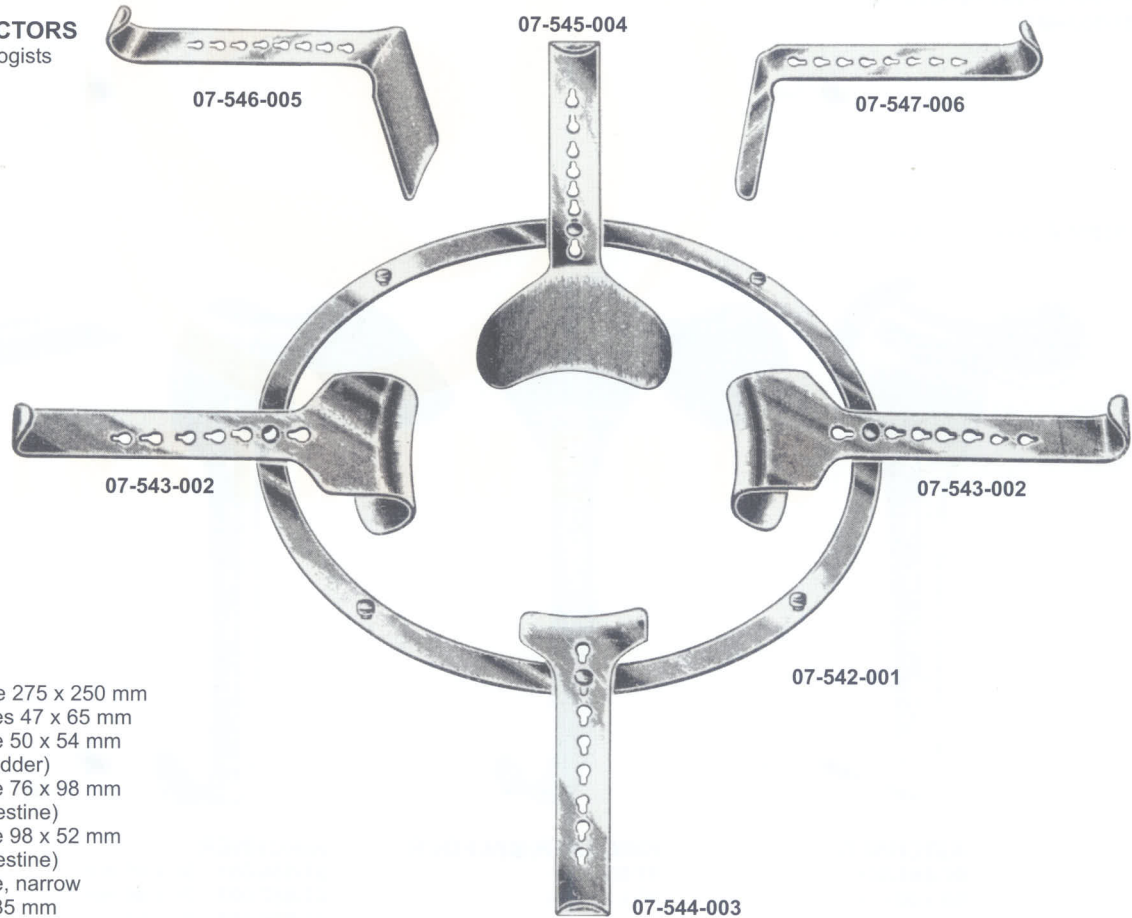

# RETRACTORS

**ABDOMINAL RETRACTORS**  
for new-born and children

## DENIS-BROWNE

07-535-000  
complete

07-536-001 Frame 190 x 160 mm  
07-537-002 2 blades only 40 x 30 mm  
07-538-003 2 blades only 40 x 40 mm

07-539-004  
Blades only 20 x 30 mm

07-540-005  
Blades only 20 x 40 mm

## ABDOMINAL RETRACTORS

well suitable for gynaecologists