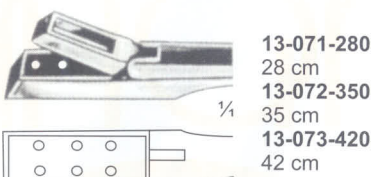

**PAYR**  
13-056-210  
21.0 cm  
without pin  
13-057-210  
21.0 cm  
with pin

**PAYR**  
13-058-290  
29 cm  
without pin  
13-059-290  
29 cm  
with pin

**PAYR**  
13-060-350  
35 cm  
without pin  
13-061-350  
35 cm  
with pin

YEOMANN

13-062-280  
28 cm  
13-063-350  
35 cm  
13-064-420  
42 cm

13-065-280  
28 cm  
13-066-350  
35 cm  
13-067-420  
42 cm

13-068-280  
28 cm  
13-069-350  
35 cm  
13-070-420  
42 cm

13-071-280  
28 cm  
13-072-350  
35 cm  
13-073-420  
42 cm

Jaw length  
13-074-100  
10 cm

Jaw length  
13-075-070  
7 cm

Jaw length  
13-076-050  
5 cm

DE MARTEL-  
WOLFSON  
set of 3  
anastomosis clamps

DE MARTEL-  
WOLFSON  
13-077-260  
26.0 cm

13-078-085  
8.5 cm