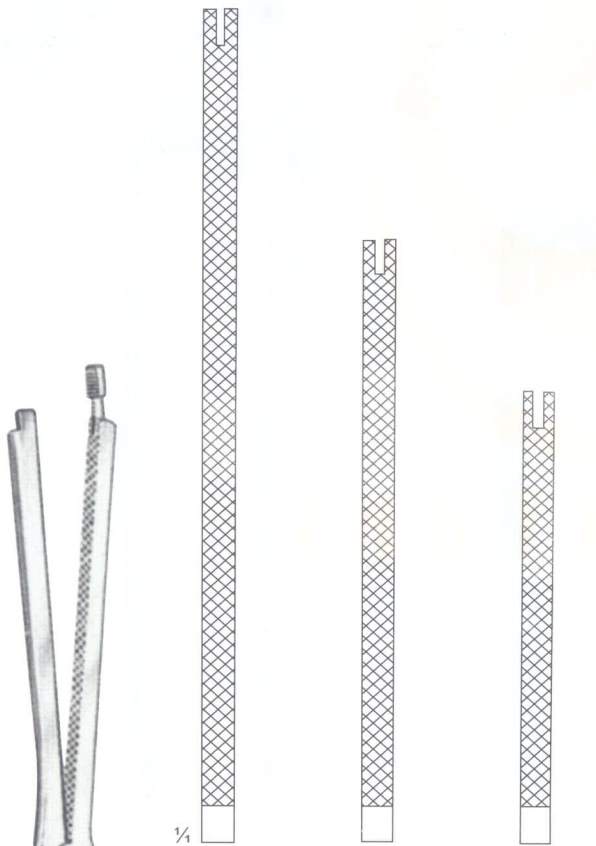

**PAYR**  
13-056-210  
21.0 cm  
without pin  
13-057-210  
21.0 cm  
with pin

**PAYR**  
13-058-290  
29 cm  
without pin  
13-059-290  
29 cm  
with pin

**PAYR**  
13-060-350  
35 cm  
without pin  
13-061-350  
35 cm  
with pin

YEOMANN

13-062-280  
28 cm  
13-063-350  
35 cm  
13-064-420  
42 cm

13-065-280  
28 cm  
13-066-350  
35 cm  
13-067-420  
42 cm

13-068-280  
28 cm  
13-069-350  
35 cm  
13-070-420  
42 cm

13-071-280  
28 cm  
13-072-350  
35 cm  
13-073-420  
42 cm

Jaw length  
13-074-100  
10 cm

Jaw length  
13-075-070  
7 cm

Jaw length  
13-076-050  
5 cm

DE MARTEL-  
WOLFSON  
set of 3  
anastomosis clamps

DE MARTEL-  
WOLFSON  
13-077-260  
26.0 cm

13-078-085  
8.5 cm