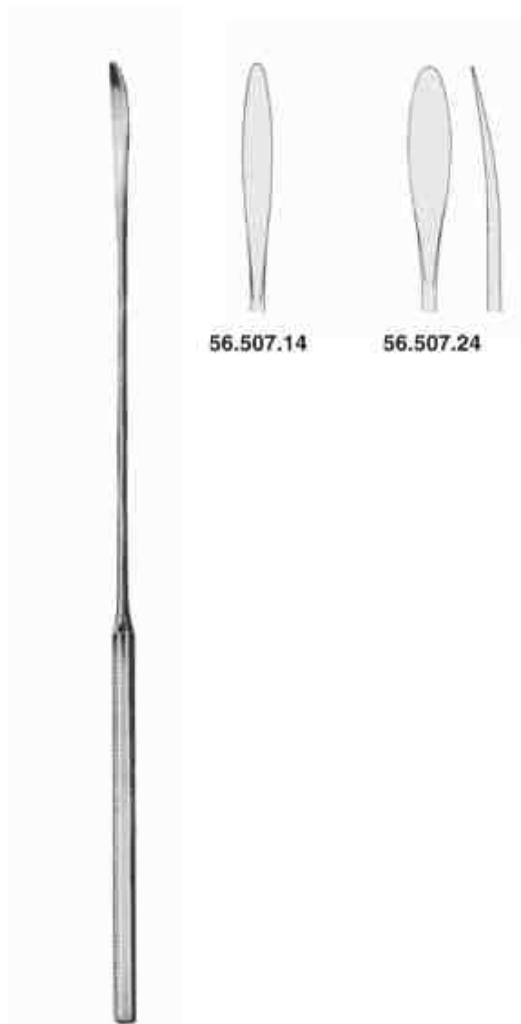

Intima-Spatel
Intima spatula
Spatule pour la tunique interne
Espátula para la intima
Spatola per intima

PROFIT[®]
Surgical Instruments

cm	
18,0	56.505.18
21,0	56.505.21

56.507.14

56.507.24

cm	3 mm
14,0	56.507.14
24,0	56.507.24