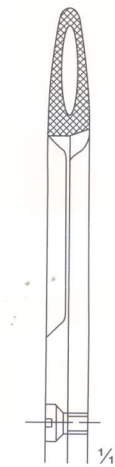

NEEDLE HOLDERS

06-019-230
23 cm
Serrated

1/4

JAMESON

06-020-275
27.5 cm
Serrated

1/4

WANGENSTEEN

06-021-270
27 cm
Serrated

1/4

MASSON

06-022-140
14 cm
Serrated

1/4

OLSEN-HEGAR

1/4

06-023-185
18.5 cm
Serrated

GILLIES

1/4

06-024-160
16 cm
Serrated

NEEDLE HOLDERS

06-025-200
20 cm
Box Joint
as above tungsten
carbide faced jaws.

THOMSON WALKER

pound action joint.
But tungsten carbide
faced jaws.

NAUNTON MORGAN
06-026-180 18 cm
06-027-250 25 cm

06-032-130
13 cm

06-033-130
13 cm

HALSEY

NEEDLE HOLDERS

NEIVERT
06-034-130
13 cm

KILNER
06-035-130
13 cm

MATHIEU

MAYO ROCHESTER
06-039-180 18 cm
06-040-230 23 cm
button release, screw joint.