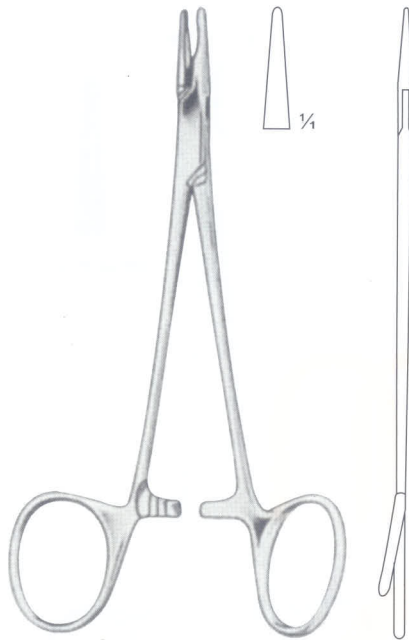

NAUNTON MORGAN

06-028-180
18 cm

06-029-260
26 cm

SAROT

FINOCCHIETTO
06-030-270
27 cm

FINOCCHIETTO

COLLIER
06-031-125
12.5 cm

COLLIER

06-032-130
13 cm

06-033-130
13 cm

HALSEY

NEEDLE HOLDERS

NEIVERT
06-034-130
13 cm

KILNER
06-035-130
13 cm

MATHIEU

MAYO ROCHESTER
06-039-180 18 cm
06-040-230 23 cm
button release, screw joint.

MACPHAIL
06-041-150 15 cm
06-042-180 18 cm
06-043-200 20 cm
lined with copper.