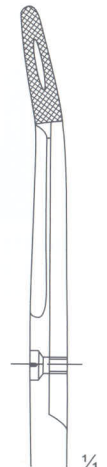

CRILE-WOOD

06-009-150
15 cm
Serrated

CRILE-MURRAY

06-010-180
18 cm
Fine-Serrated

ADSON

06-011-152
15.2 cm
Serrated

06-012-180
18 cm
Serrated

06-013-200
20 cm
Serrated

1/4

MASSON

06-022-140
14 cm
Serrated

1/4

OLSEN-HEGAR

1/4

06-023-185
18.5 cm
Serrated

GILLIES

1/4

06-024-160
16 cm
Serrated

NEEDLE HOLDERS

06-025-200
20 cm
Box Joint
as above tungsten
carbide faced jaws.

THOMSON WALKER

pound action joint.
But tungsten carbide
faced jaws.

NAUNTON MORGAN
06-026-180 18 cm
06-027-250 25 cm

06-032-130
13 cm

06-033-130
13 cm

HALSEY

NEEDLE HOLDERS

NEIVERT
06-034-130
13 cm

KILNER
06-035-130
13 cm

MATHIEU

MAYO ROCHESTER
06-039-180 18 cm
06-040-230 23 cm
button release, screw joint.