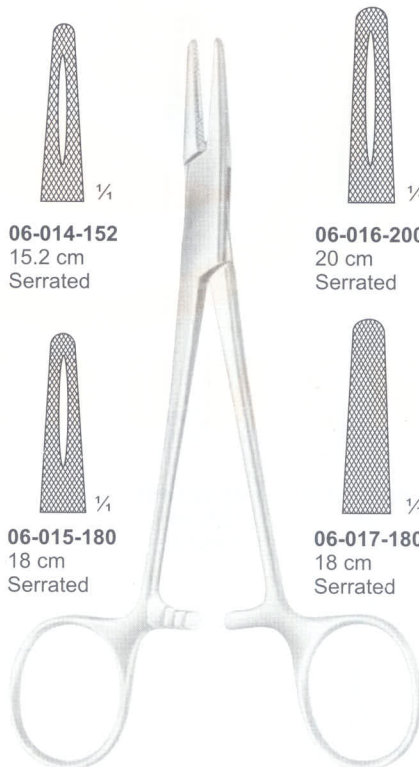

06-005-127
12.7 cm
Smooth

WEBSTER

06-006-145
14.5 cm
Serrated

BAUMGARTNER

06-007-152
15.2 cm
Serrated

CRILE-WOOD

NEEDLE HOLDERS

06-008-160
16 cm
Serrated

CRILE-WOOD

06-009-150
15 cm
Serrated

CRILE-MURRAY

06-010-180
18 cm
Fine-Serrated

ADSON

06-011-152
15.2 cm
Serrated

06-012-180
18 cm
Serrated

06-013-200
20 cm
Serrated

MAYO-HEGAR

06-014-152
15.2 cm
Serrated

06-015-180
18 cm
Serrated

06-016-200
20 cm
Serrated

06-017-180
18 cm
Serrated

HEGAR

06-018-200
20 cm
Cvd-Serrated

HEANEY

NEEDLE HOLDERS

06-019-230
23 cm
Serrated

1/4

JAMESON

06-020-275
27.5 cm
Serrated

1/4

WANGENSTEEN

06-021-270
27 cm
Serrated