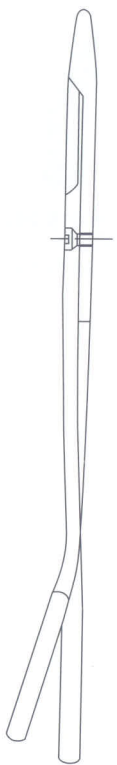

1/4

OLSEN-HEGAR