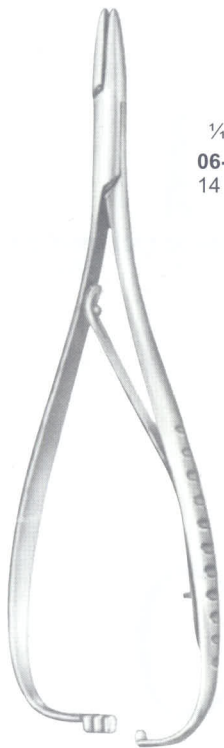

1/4

06-024-160
16 cm
Serrated

NEEDLE HOLDERS

06-025-200
20 cm
Box Joint
as above tungsten
carbide faced jaws.

THOMSON WALKER

pound action joint.
But tungsten carbide
faced jaws.

NAUNTON MORGAN
06-026-180 18 cm
06-027-250 25 cm

NAUNTON MORGAN

06-028-180
18 cm

06-029-260
26 cm

SAROT

FINOCCHIETTO
06-030-270
27 cm

FINOCCHIETTO

COLLIER
06-031-125
12.5 cm

COLLIER

06-032-130
13 cm

06-033-130
13 cm

HALSEY

NEEDLE HOLDERS

NEIVERT
06-034-130
13 cm

KILNER
06-035-130
13 cm

MATHIEU

MAYO ROCHESTER
06-039-180 18 cm
06-040-230 23 cm
button release, screw joint.

MACPHAIL
06-041-150 15 cm
06-042-180 18 cm
06-043-200 20 cm
lined with copper.