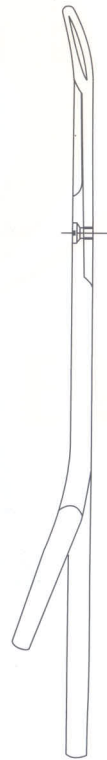

CRILE-WOOD

06-009-150
15 cm
Serrated

CRILE-MURRAY

06-010-180
18 cm
Fine-Serrated

ADSON

06-011-152
15.2 cm
Serrated

06-012-180
18 cm
Serrated

06-013-200
20 cm
Serrated

NEEDLE HOLDERS

06-019-230
23 cm
Serrated

1/4

JAMESON

06-020-275
27.5 cm
Serrated

1/4

WANGENSTEEN

06-021-270
27 cm
Serrated

1/4

MASSON

06-022-140
14 cm
Serrated

1/4

OLSEN-HEGAR

1/4

06-023-185
18.5 cm
Serrated

GILLIES

1/4

06-024-160
16 cm
Serrated

NEEDLE HOLDERS

06-025-200
20 cm
Box Joint
as above tungsten
carbide faced jaws.

THOMSON WALKER

pound action joint.
But tungsten carbide
faced jaws.

NAUNTON MORGAN
06-026-180 18 cm
06-027-250 25 cm