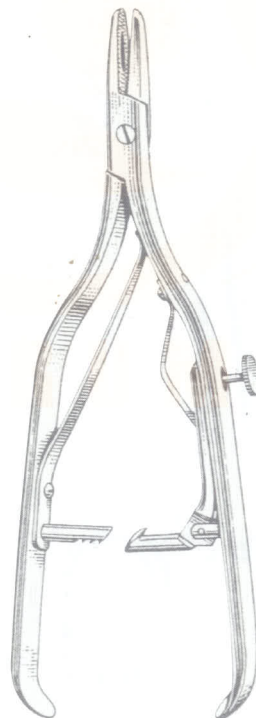

1/4

06-024-160
16 cm
Serrated

NEEDLE HOLDERS

06-025-200
20 cm
Box Joint
as above tungsten
carbide faced jaws.

THOMSON WALKER

pound action joint.
But tungsten carbide
faced jaws.

NAUNTON MORGAN
06-026-180 18 cm
06-027-250 25 cm

NAUNTON MORGAN

06-028-180
18 cm

06-029-260
26 cm

SAROT

FINOCCHIETTO
06-030-270
27 cm

FINOCCHIETTO

COLLIER
06-031-125
12.5 cm

COLLIER

06-032-130
13 cm

06-033-130
13 cm

HALSEY

NEEDLE HOLDERS

NEIVERT
06-034-130
13 cm

KILNER
06-035-130
13 cm

MATHIEU

MAYO ROCHESTER
06-039-180 18 cm
06-040-230 23 cm
button release, screw joint.

MACPHAIL
06-041-150 15 cm
06-042-180 18 cm
06-043-200 20 cm
lined with copper.