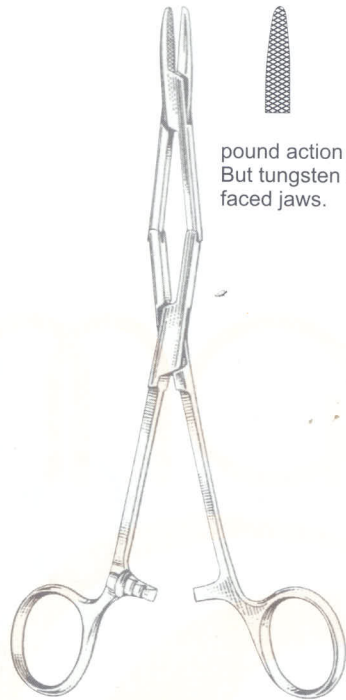

1/4

MASSON

06-022-140
14 cm
Serrated

1/4

OLSEN-HEGAR

1/4

06-023-185
18.5 cm
Serrated

GILLIES

1/4

06-024-160
16 cm
Serrated

NEEDLE HOLDERS

06-025-200
20 cm
Box Joint
as above tungsten
carbide faced jaws.

THOMSON WALKER

pound action joint.
But tungsten carbide
faced jaws.

NAUNTON MORGAN
06-026-180 18 cm
06-027-250 25 cm

NAUNTON MORGAN

06-028-180
18 cm

06-029-260
26 cm

SAROT

FINOCCHIETTO
06-030-270
27 cm

FINOCCHIETTO

COLLIER
06-031-125
12.5 cm

COLLIER

06-032-130
13 cm

06-033-130
13 cm

HALSEY

NEEDLE HOLDERS

NEIVERT
06-034-130
13 cm

KILNER
06-035-130
13 cm

MATHIEU

MAYO ROCHESTER
06-039-180 18 cm
06-040-230 23 cm
button release, screw joint.