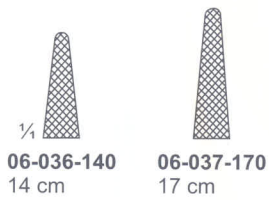

1/4

MASSON

06-022-140
14 cm
Serrated

1/4

OLSEN-HEGAR

1/4

06-023-185
18.5 cm
Serrated

GILLIES

NAUNTON MORGAN

06-028-180
18 cm

06-029-260
26 cm

SAROT

FINOCCHIETTO
06-030-270
27 cm

FINOCCHIETTO

COLLIER
06-031-125
12.5 cm

COLLIER

06-032-130
13 cm

06-033-130
13 cm

HALSEY

NEEDLE HOLDERS

NEIVERT
06-034-130
13 cm

KILNER
06-035-130
13 cm

MATHIEU

MAYO ROCHESTER
06-039-180 18 cm
06-040-230 23 cm
button release, screw joint.

MACPHAIL
06-041-150 15 cm
06-042-180 18 cm
06-043-200 20 cm
lined with copper.