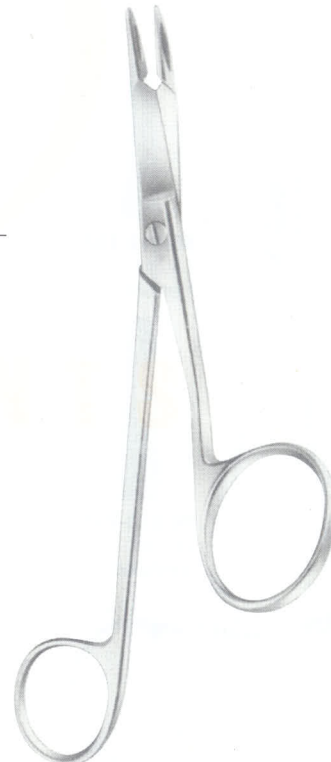

NEEDLE HOLDERS

06-019-230
23 cm
Serrated

1/4

JAMESON

06-020-275
27.5 cm
Serrated

1/4

WANGENSTEEN

06-021-270
27 cm
Serrated

1/4

MASSON

06-022-140
14 cm
Serrated

1/4

OLSEN-HEGAR

1/4

06-023-185
18.5 cm
Serrated

GILLIES

1/4

06-024-160
16 cm
Serrated

NEEDLE HOLDERS

06-025-200
20 cm
Box Joint
as above tungsten
carbide faced jaws.

THOMSON WALKER

pound action joint.
But tungsten carbide
faced jaws.

NAUNTON MORGAN
06-026-180 18 cm
06-027-250 25 cm

06-032-130
13 cm

06-033-130
13 cm

HALSEY

NEEDLE HOLDERS

NEIVERT
06-034-130
13 cm

KILNER
06-035-130
13 cm

MATHIEU

MAYO ROCHESTER
06-039-180 18 cm
06-040-230 23 cm
button release, screw joint.