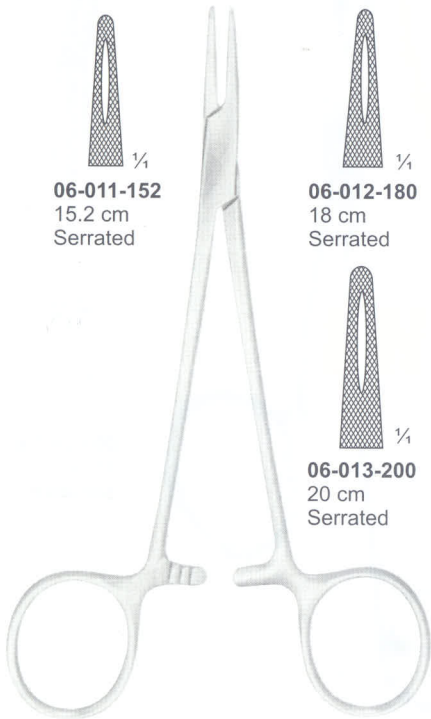

06-005-127
12.7 cm
Smooth

WEBSTER

06-006-145
14.5 cm
Serrated

BAUMGARTNER

06-007-152
15.2 cm
Serrated

CRILE-WOOD

NEEDLE HOLDERS

06-008-160
16 cm
Serrated

CRILE-WOOD

06-009-150
15 cm
Serrated

CRILE-MURRAY

06-010-180
18 cm
Fine-Serrated

ADSON

06-011-152
15.2 cm
Serrated

06-012-180
18 cm
Serrated

06-013-200
20 cm
Serrated

MAYO-HEGAR

06-014-152
15.2 cm
Serrated

06-015-180
18 cm
Serrated

06-016-200
20 cm
Serrated

06-017-180
18 cm
Serrated

HEGAR

06-018-200
20 cm
Cvd-Serrated

HEANEY

06-032-130
13 cm

06-033-130
13 cm

HALSEY

NEEDLE HOLDERS

NEIVERT
06-034-130
13 cm

KILNER
06-035-130
13 cm

MATHIEU

MAYO ROCHESTER
06-039-180 18 cm
06-040-230 23 cm
button release, screw joint.