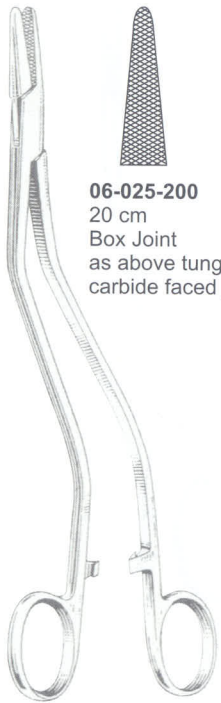

NEEDLE HOLDERS

06-019-230
23 cm
Serrated

1/4

JAMESON

06-020-275
27.5 cm
Serrated

1/4

WANGENSTEEN

06-021-270
27 cm
Serrated

1/4

MASSON

06-022-140
14 cm
Serrated

1/4

OLSEN-HEGAR

1/4

06-023-185
18.5 cm
Serrated

GILLIES

1/4

06-024-160
16 cm
Serrated

NEEDLE HOLDERS

06-025-200
20 cm
Box Joint
as above tungsten
carbide faced jaws.

THOMSON WALKER

pound action joint.
But tungsten carbide
faced jaws.

NAUNTON MORGAN
06-026-180 18 cm
06-027-250 25 cm

06-032-130
13 cm

06-033-130
13 cm

HALSEY

NEEDLE HOLDERS

NEIVERT
06-034-130
13 cm

KILNER
06-035-130
13 cm

MATHIEU

MAYO ROCHESTER
06-039-180 18 cm
06-040-230 23 cm
button release, screw joint.