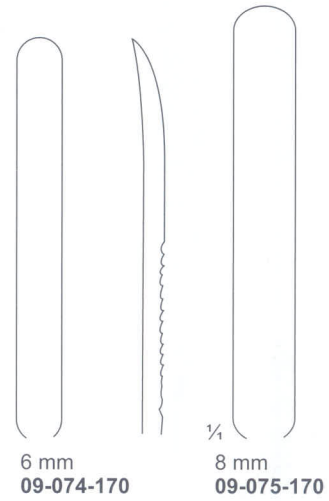

SEMB
09-050-195 - 09-054-195
255 mm
22 3/4 cm

09-050-195
195 mm
19.5 cm

09-051-195

09-052-195

09-053-195

09-054-195

09-055-200 20 cm
Medium straight
blade round edge,
width 14 mm

09-056-200 20 cm
Medium curved
blade round edge,
width 14 mm

09-057-180 18 cm
Small curved
blade round edge,
width 6 mm

09-058-180 18 cm
Small curved
blade straight edge,
width 6 mm

09-059-180 18 cm
Extra small
curved blade
round edge,
width 3 mm

09-060-200 20 cm
large straight blade
round edge,
width 20 mm

Straight Edge, 14 mm
09-061-185
Straight 18.5 cm
09-062-185
Curved 18.5 cm

LAMBOTTE 21 cm
09-063-210 1.0 cm
09-064-210 1.5 cm
09-065-210 2.0 cm

FARABEUF
09-066-150
15 cm

FARABEUF
09-067-150
15 cm

MANNERFELT modif
09-068-160 5 mm
09-069-160 6 mm
09-070-160 7 mm
16 cm

ALEXANDER
09-071-200
20 cm

MATSON
09-072-220
22 cm

JOSEPH
09-073-170
17 cm
with plastic handle

Rib Raspatories
with hollow handle

DOYEN
09-076-170
for children
09-077-170
for adult
17 cm, 180 mm

ADSON
09-082-170
17 cm