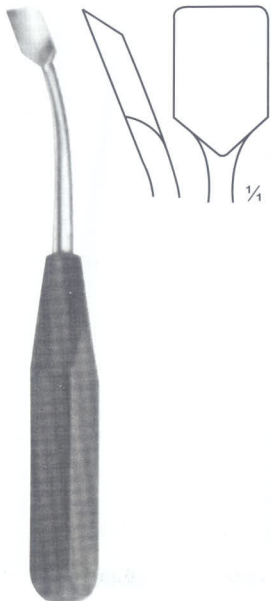

SEMB
09-050-195 - 09-054-195
255 mm
22 3/4 cm

09-050-195
195 mm
19.5 cm

09-051-195

09-052-195

09-053-195

09-054-195

09-055-200 20 cm
Medium straight
blade round edge,
width 14 mm

09-056-200 20 cm
Medium curved
blade round edge,
width 14 mm

09-057-180 18 cm
Small curved
blade round edge,
width 6 mm

09-058-180 18 cm
Small curved
blade straight edge,
width 6 mm

09-059-180 18 cm
Extra small
curved blade
round edge,
width 3 mm

09-060-200 20 cm
large straight blade
round edge,
width 20 mm

Straight Edge, 14 mm
09-061-185
Straight 18.5 cm
09-062-185
Curved 18.5 cm

LAMBOTTE 21 cm
09-063-210 1.0 cm
09-064-210 1.5 cm
09-065-210 2.0 cm

FARABEUF
09-066-150
15 cm

FARABEUF
09-067-150
15 cm

MANNERFELT modif
09-068-160 5 mm
09-069-160 6 mm
09-070-160 7 mm
16 cm