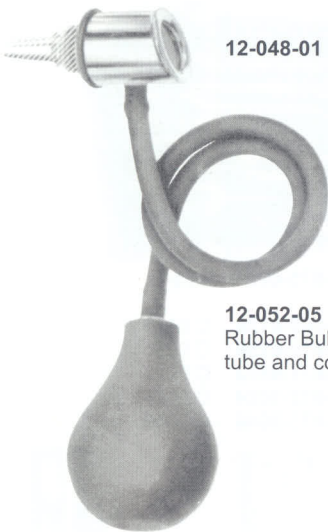

TUMARKIN

Tapered Slot

- | 12-039-01 | Size | Set of 8 |
|-----------|------|----------|
| 12-040-02 | 0 | 4.5 mm |
| 12-041-03 | 1 | 6.5 mm |
| 12-042-04 | 2 | 7.0 mm |
| 12-043-05 | 3 | 7.5 mm |
| 12-044-06 | 4 | 8.0 mm |
| 12-045-07 | 5 | 8.5 mm |
| 12-046-08 | 6 | 9.0 mm |
| 12-047-09 | 7 | 11. mm |