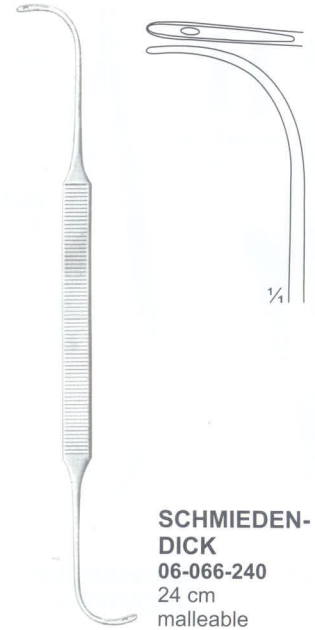

REVERDIN NEEDLES

YOUNG
06-064-245
24.5 cm
Complete
with on
Needle no. 01

**SCHMIEDEN-
DICK**
06-065-290
29 cm
malleable

**SCHMIEDEN-
DICK**
06-066-240
24 cm
malleable

REVERDIN NEEDLE
06-067-195 19.5 cm
06-068-225 22.5 cm

06-069-195 19.5 cm
06-070-225 22.5 cm

06-071-195 19.5 cm
06-072-225 22.5 cm

06-073-195 19.5 cm
06-074-225 22.5 cm

06-075-195 19.5 cm
06-076-225 22.5 cm