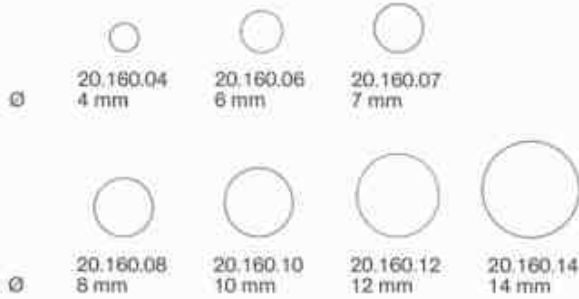

Spatel, Watteträger
 Spatulas, Cotton-Applicators
 Spatules, porte-coton
 Espátulas, porta-algodón
 Spatole, portacotone

Pflasterspatel
 Plaster spatula
 Spatules
 Espátulas
 Spatole

cm	
13,0	20.190.13
14,5	20.190.14

cm	FARRELL	FARRELL	DIMEDA	UCKERMANN	JOBSON-HORNE
12,0	20.270.12	20.272.12	20.290.12	20.292.12	20.320.12
14,0	20.270.14	20.272.14	20.290.14	20.292.14	
15,0				20.310.15	
16,0			20.290.16	20.292.16	
16,5	20.270.16	20.272.16			
18,0	20.270.18	20.272.18	20.290.18	20.292.18	20.320.18
23,0	20.270.23	20.272.23			
25,0					
45,0					20.340.45