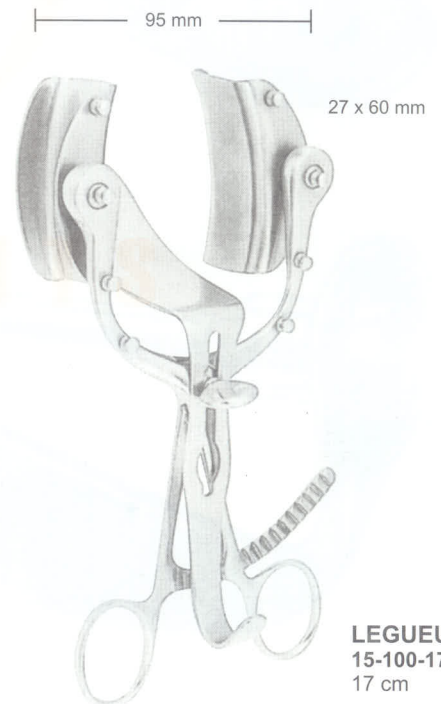

LISTER BOUGIES
15-058-270
27 cm
00 / 1 to 15 / 18
set of 17

CLUTTON BOUGIES
15-059-270
27 cm
06 / 10 to 28 / 32
set of 12

VAN BUREN
A TO O
Set of 15

Fig.	Item	Description	Dia.
A	15-060-280	28 cm	8 French
B	15-061-280	28 cm	10 French
C	15-062-280	28 cm	12 French
D	15-063-280	28 cm	14 French
E	15-064-280	28 cm	16 French
F	15-065-280	28 cm	18 French
G	15-066-280	28 cm	20 French
H	15-067-280	28 cm	22 French
I	15-068-280	28 cm	24 French
J	15-069-280	28 cm	26 French
K	15-070-280	28 cm	28 French
L	15-071-280	28 cm	30 French
M	15-072-280	28 cm	32 French
N	15-073-280	28 cm	34 French
O	15-074-280	28 cm	36 French

MILLIN'S SUCTION TUBE
15-079-00
chromium-plated,
with sliding "on & off"
action.

YOUNG-HRYNTSCHAK
15-080-200
24 cm
with 1 needle

YOUNG-MILLN
15-081-200
20 cm
with 1 needle

15-082-200
Spare needle

15-083-200
Spare needle

15-084-200
Spare needle

KNUTSON
15-085-180
18 cm
Urethrographie-Instruments

GUMCO CLAMP

	mm Ø
15-086-00	8
15-087-00	11
15-088-00	13
15-089-00	16
15-090-00	21
15-091-00	26
15-092-00	32

WINKELMANN
15-093-00 12 mm Ø
15-094-00 16 mm Ø
15-095-00 20 mm Ø
Circumcision clamps

MILLIN
15-096-280
28 cm

JUDD-MASSON
15-097-00

JUDD-MASSON
15-098-00

MILLIN
15-099-00
complete

2 x 57 x 25 mm
2 x 57 x 25 mm
1 x 120 x 45 mm

LEGUEU
15-100-170
17 cm