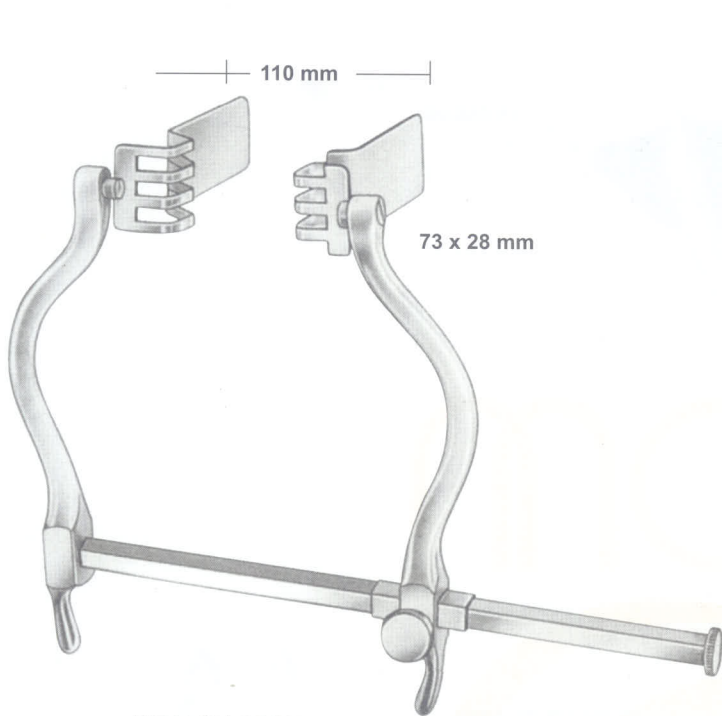

LISTER BOUGIES
15-058-270
27 cm
00 / 1 to 15 / 18
set of 17

CLUTTON BOUGIES
15-059-270
27 cm
06 / 10 to 28 / 32
set of 12

VAN BUREN
A TO O
Set of 15

Fig.	Item	Description	Dia.
A	15-060-280	28 cm	8 French
B	15-061-280	28 cm	10 French
C	15-062-280	28 cm	12 French
D	15-063-280	28 cm	14 French
E	15-064-280	28 cm	16 French
F	15-065-280	28 cm	18 French
G	15-066-280	28 cm	20 French
H	15-067-280	28 cm	22 French
I	15-068-280	28 cm	24 French
J	15-069-280	28 cm	26 French
K	15-070-280	28 cm	28 French
L	15-071-280	28 cm	30 French
M	15-072-280	28 cm	32 French
N	15-073-280	28 cm	34 French
O	15-074-280	28 cm	36 French

MILLIN'S SUCTION TUBE
15-079-00
chromium-plated,
with sliding "on & off"
action.

YOUNG-HRYNTSCHAK
15-080-200
24 cm
with 1 needle

YOUNG-MILLN
15-081-200
20 cm
with 1 needle

15-082-200
Spare needle

15-083-200
Spare needle

15-084-200
Spare needle

KNUTSON
15-085-180
18 cm
Urethrographie-Instruments

GUMCO CLAMP

	mm Ø
15-086-00	8
15-087-00	11
15-088-00	13
15-089-00	16
15-090-00	21
15-091-00	26
15-092-00	32

WINKELMANN
15-093-00 12 mm Ø
15-094-00 16 mm Ø
15-095-00 20 mm Ø
Circumcision clamps

MILLIN
15-096-280
28 cm

JUDD-MASSON
15-097-00

JUDD-MASSON
15-098-00

MILLIN
15-099-00
complete

2 x 57 x 25 mm
2 x 57 x 25 mm
1 x 120 x 45 mm

LEGUEU
15-100-170
17 cm