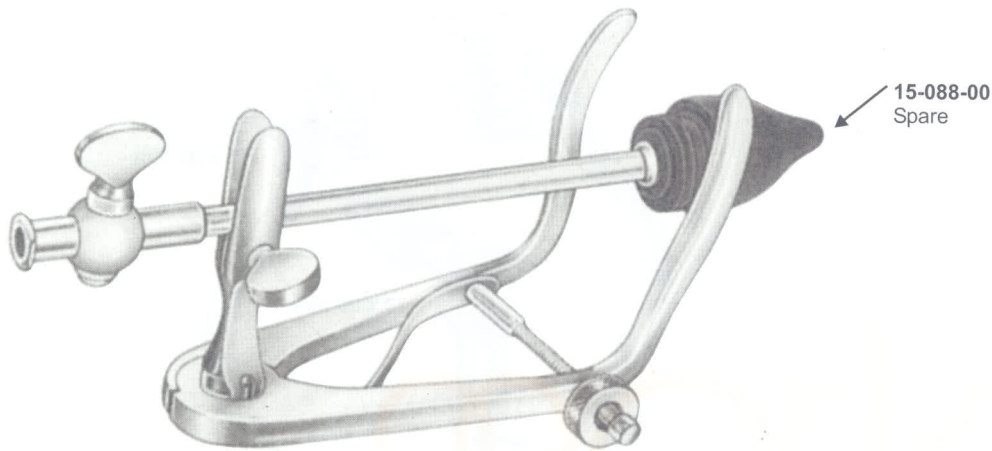

GUYON BOUGIES
15-075-270
27 cm

Without thread

GUYON BOUGIES SET
15-076-00
420 x 175 x 40 mm
Set in metal case containing:
— 21 Bougies Guyon
— 6 filiform Bougies

**THOMSON-WALKER'S
PENILE CLAMPS**
15-078-00
Cross-Action model.

MILLIN'S SUCTION TUBE
15-079-00
chromium-plated,
with sliding "on & off"
action.

YOUNG-HRYNTSCHAK
15-080-200
24 cm
with 1 needle

YOUNG-MILLN
15-081-200
20 cm
with 1 needle

15-082-200
Spare needle

15-083-200
Spare needle

15-084-200
Spare needle

KNUTSON
15-085-180
18 cm
Urethrographie-Instruments

GUMCO CLAMP

	mm Ø
15-086-00	8
15-087-00	11
15-088-00	13
15-089-00	16
15-090-00	21
15-091-00	26
15-092-00	32

WINKELMANN
15-093-00 12 mm Ø
15-094-00 16 mm Ø
15-095-00 20 mm Ø
Circumcision clamps

MILLIN
15-096-280
28 cm

JUDD-MASSON
15-097-00

JUDD-MASSON
15-098-00

MILLIN
15-099-00
complete

2 x 57 x 25 mm
2 x 57 x 25 mm
1 x 120 x 45 mm

LEGUEU
15-100-170
17 cm