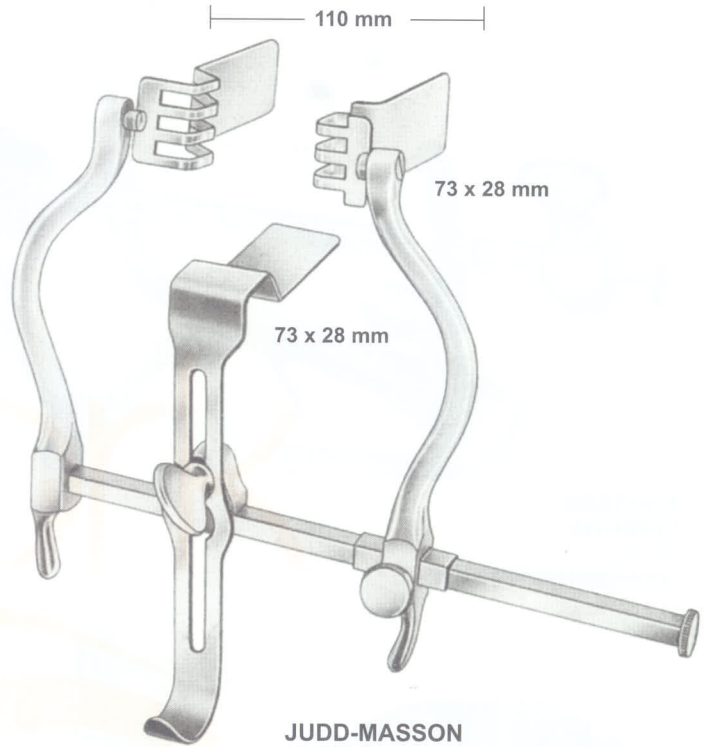

MILLIN'S SUCTION TUBE
15-079-00
chromium-plated,
with sliding "on & off"
action.

YOUNG-HRYNTSCHAK
15-080-200
24 cm
with 1 needle

YOUNG-MILLN
15-081-200
20 cm
with 1 needle

15-082-200
Spare needle

15-083-200
Spare needle

15-084-200
Spare needle

KNUTSON
15-085-180
18 cm
Urethrographie-Instruments

GUMCO CLAMP

	mm Ø
15-086-00	8
15-087-00	11
15-088-00	13
15-089-00	16
15-090-00	21
15-091-00	26
15-092-00	32

WINKELMANN
15-093-00 12 mm Ø
15-094-00 16 mm Ø
15-095-00 20 mm Ø
Circumcision clamps

MILLIN
15-096-280
28 cm

JUDD-MASSON
15-097-00

JUDD-MASSON
15-098-00

MILLIN
15-099-00
complete

2 x 57 x 25 mm
2 x 57 x 25 mm
1 x 120 x 45 mm

LEGUEU
15-100-170
17 cm