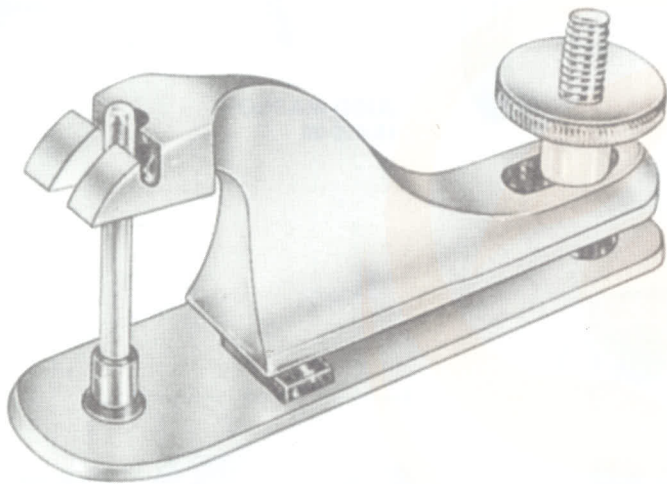

KNUTSON
15-085-180
18 cm
Urethrographie-Instruments

GUMCO CLAMP

	mm Ø
15-086-00	8
15-087-00	11
15-088-00	13
15-089-00	16
15-090-00	21
15-091-00	26
15-092-00	32