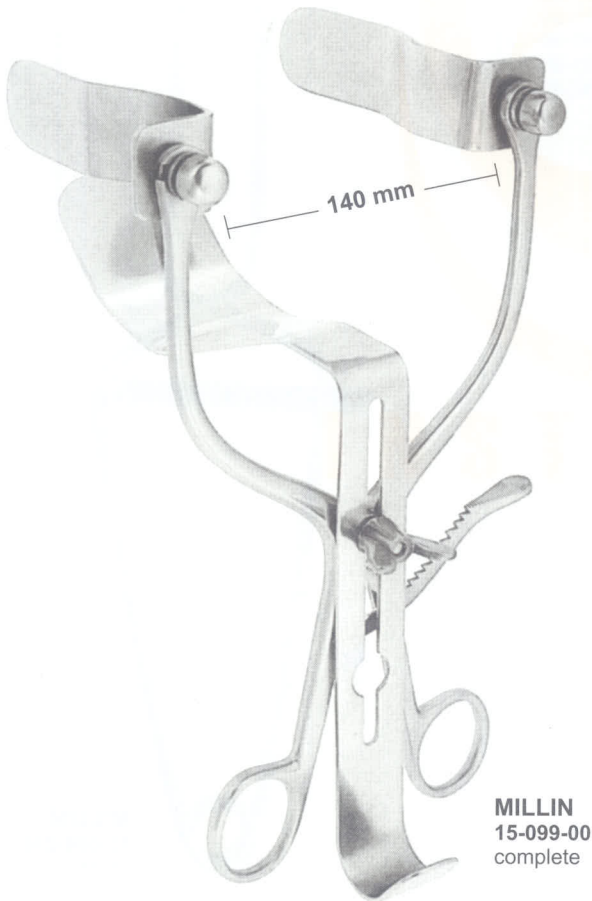

MILLIN'S SUCTION TUBE
15-079-00
chromium-plated,
with sliding "on & off"
action.

YOUNG-HRYNTSCHAK
15-080-200
24 cm
with 1 needle

YOUNG-MILLN
15-081-200
20 cm
with 1 needle

15-082-200
Spare needle

15-083-200
Spare needle

15-084-200
Spare needle

KNUTSON
15-085-180
18 cm
Urethrographie-Instruments

GUMCO CLAMP

	mm Ø
15-086-00	8
15-087-00	11
15-088-00	13
15-089-00	16
15-090-00	21
15-091-00	26
15-092-00	32

WINKELMANN
15-093-00 12 mm Ø
15-094-00 16 mm Ø
15-095-00 20 mm Ø
Circumcision clamps

MILLIN
15-096-280
28 cm

JUDD-MASSON
15-097-00

JUDD-MASSON
15-098-00

MILLIN
15-099-00
complete

2 x 57 x 25 mm
2 x 57 x 25 mm
1 x 120 x 45 mm

LEGUEU
15-100-170
17 cm