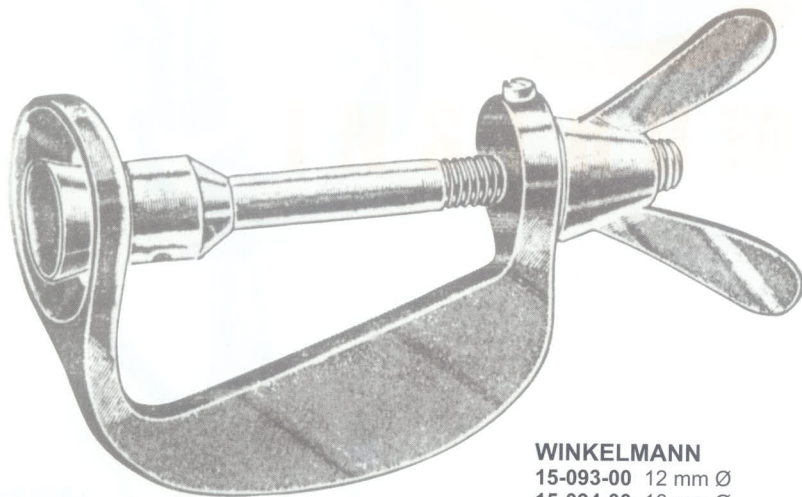

MILLIN'S SUCTION TUBE
15-079-00
chromium-plated,
with sliding "on & off"
action.

YOUNG-HRYNTSCHAK
15-080-200
24 cm
with 1 needle

YOUNG-MILLN
15-081-200
20 cm
with 1 needle

15-082-200
Spare needle

15-083-200
Spare needle

15-084-200
Spare needle

KNUTSON
15-085-180
18 cm
Urethrographie-Instruments

GUMCO CLAMP

	mm Ø
15-086-00	8
15-087-00	11
15-088-00	13
15-089-00	16
15-090-00	21
15-091-00	26
15-092-00	32

WINKELMANN
15-093-00 12 mm Ø
15-094-00 16 mm Ø
15-095-00 20 mm Ø
Circumcision clamps

MILLIN
15-096-280
28 cm

JUDD-MASSON
15-097-00

JUDD-MASSON
15-098-00

MILLIN
15-099-00
complete

2 x 57 x 25 mm
2 x 57 x 25 mm
1 x 120 x 45 mm

LEGUEU
15-100-170
17 cm